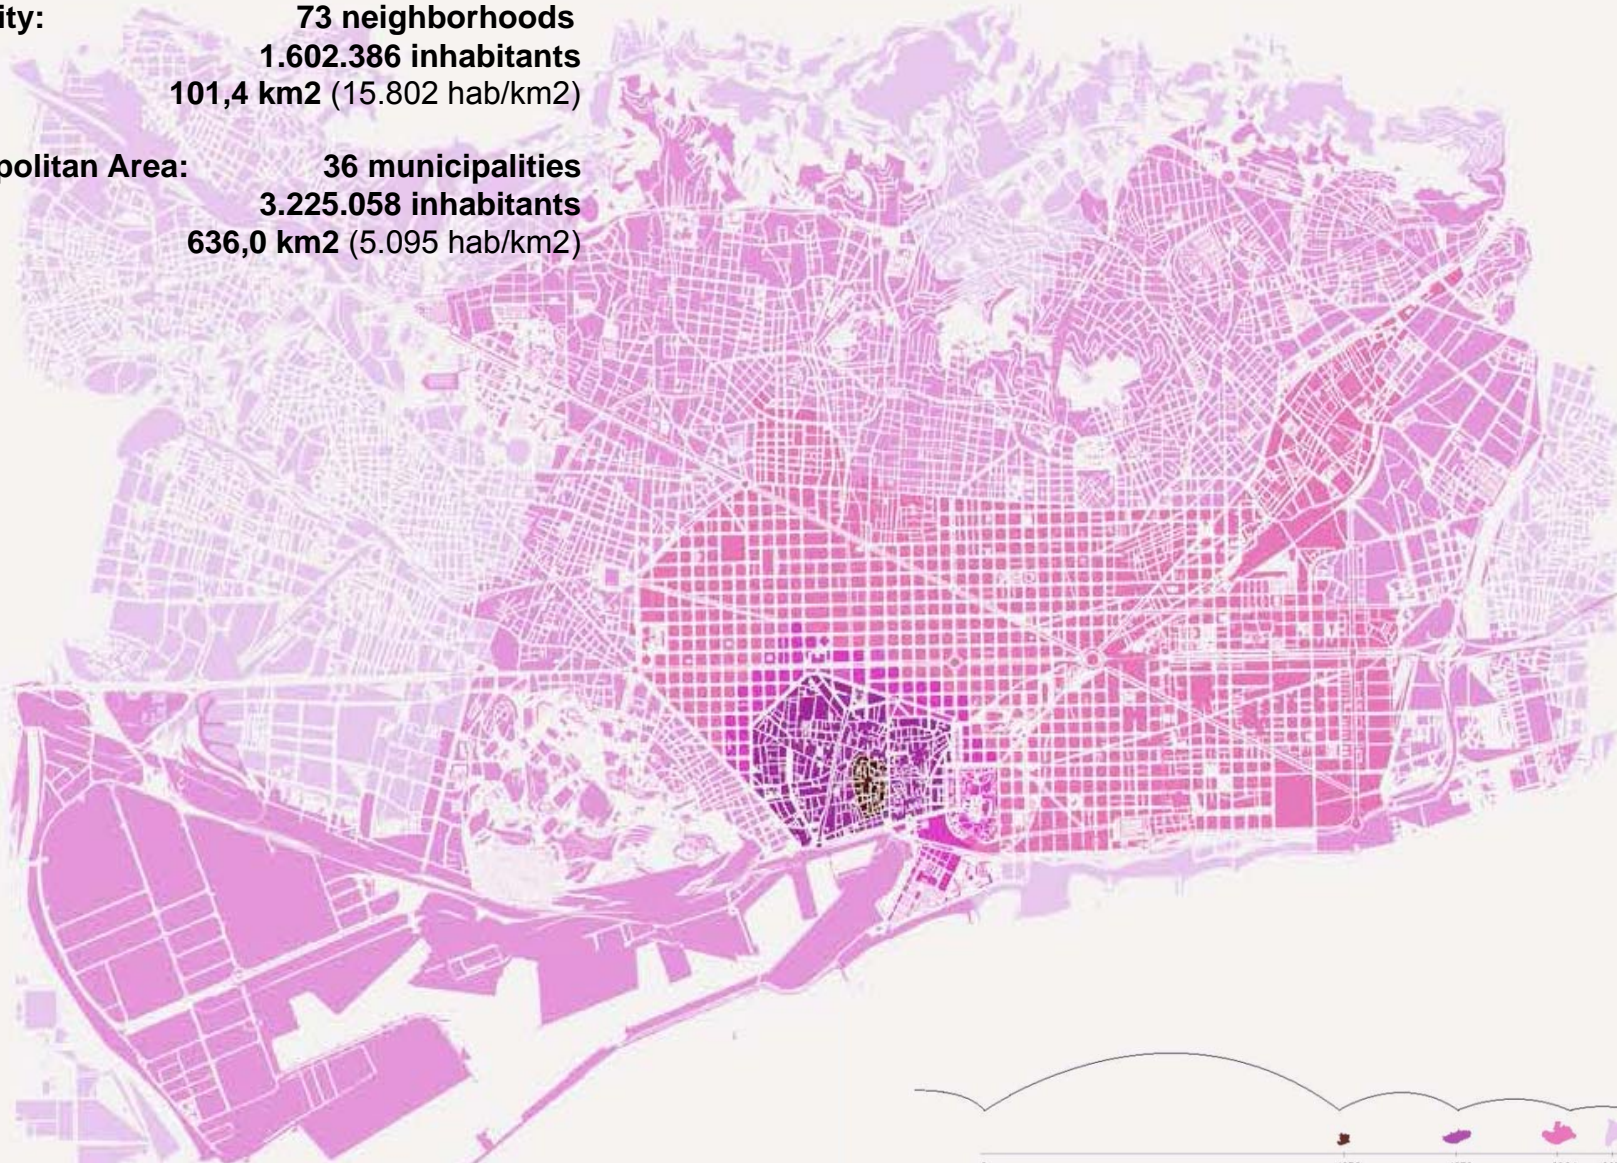

28 de novembre de 2017

Barcelona, Superilles

The city: **73 neighborhoods**
 1.602.386 inhabitants
 101,4 km² (15.802 hab/km²)

Metropolitan Area: **36 municipalities**
 3.225.058 inhabitants
 636,0 km² (5.095 hab/km²)